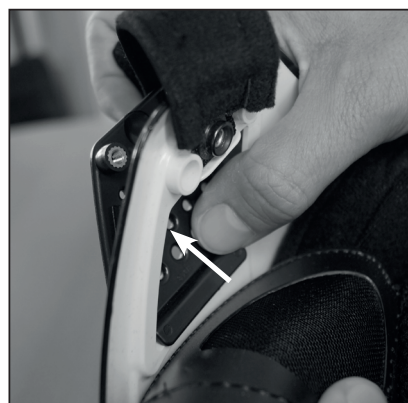

DOWNFORCE

HANDLING INSTRUCTIONS

HOW TO CHANGE THE ADAPTER PLATES:

HOW TO MOUNT THE CHIN GUARD:

SCAN ME
FOR VIDEO
INSTRUCTIONS:

HEAD