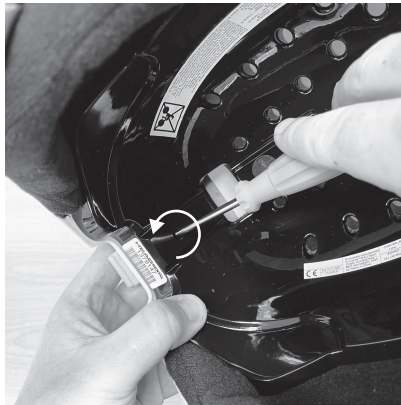

HOW TO CHANGE THE GOGGLE-RETAINER-HOOK (RENTAL/RETAIL)