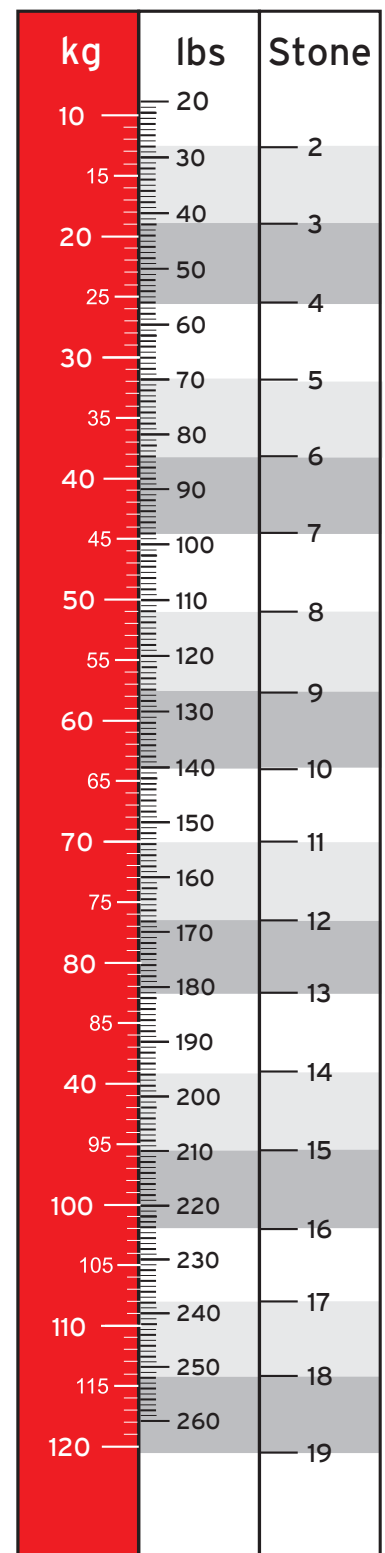

sizing systems

| MONDO | US Youth | US Men | US Woman | UK | EUR |
|-------|----------|--------|----------|------|-----|
| 14,0 | | | | 5,5 | 22 |
| 14,5 | 6,0 | | | 6,0 | 23 |
| 15,0 | 6,5 | | | 6,5 | 24 |
| 15,5 | 7,0 | | | 7,0 | 25 |
| 16,0 | 7,5 | | | 7,5 | 26 |
| 16,5 | 8,0 | | | 8,0 | 27 |
| 17,0 | 8,5 | | | 8,5 | 28 |
| 17,5 | 9,0 | | | 9,0 | 29 |
| 18,0 | 9,5 | | | 9,5 | 30 |
| 18,5 | 10,0 | | | 10,0 | 31 |
| 19,0 | 10,5 | | | 10,5 | 32 |
| 19,5 | 11,0 | | | 11,0 | 33 |
| 20,0 | 11,5 | | | 11,5 | 34 |
| 20,5 | 12,0 | | | 12,0 | 35 |
| 21,0 | 12,5 | | | 12,5 | 36 |
| 21,5 | 13,0 | | | 13,0 | 37 |
| 22,0 | 13,5 | | | 13,5 | 38 |
| 22,5 | 14,0 | | | 14,0 | 39 |
| 23,0 | 14,5 | | | 14,5 | 40 |
| 23,5 | 15,0 | | | 15,0 | 41 |
| 24,0 | 15,5 | | | 15,5 | 42 |
| 24,5 | 16,0 | | | 16,0 | 43 |
| 25,0 | 16,5 | | | 16,5 | 44 |
| 25,5 | 17,0 | | | 17,0 | 45 |
| 26,0 | 17,5 | | | 17,5 | 46 |
| 26,5 | 18,0 | | | 18,0 | 47 |
| 27,0 | 18,5 | | | 18,5 | 48 |
| 27,5 | 19,0 | | | 19,0 | 49 |
| 28,0 | 19,5 | | | 19,5 | 50 |
| 28,5 | 20,0 | | | 20,0 | 51 |
| 29,0 | 20,5 | | | 20,5 | 52 |
| 29,5 | 21,0 | | | 21,0 | |
| 30,0 | 21,5 | | | 21,5 | |
| 30,5 | 22,0 | | | 22,0 | |
| 31,0 | 22,5 | | | 22,5 | |
| 31,5 | 23,0 | | | 23,0 | |
| 32,0 | 23,5 | | | 23,5 | |
| 32,5 | 24,0 | | | 24,0 | |
| 33,0 | 24,5 | | | 24,5 | |
| 33,5 | 25,0 | | | 25,0 | |
| 34,0 | 25,5 | | | 25,5 | |

*Note: at 20, kid boot sizes switch from Youth sizing, to Adult U.S. Men's sizing.