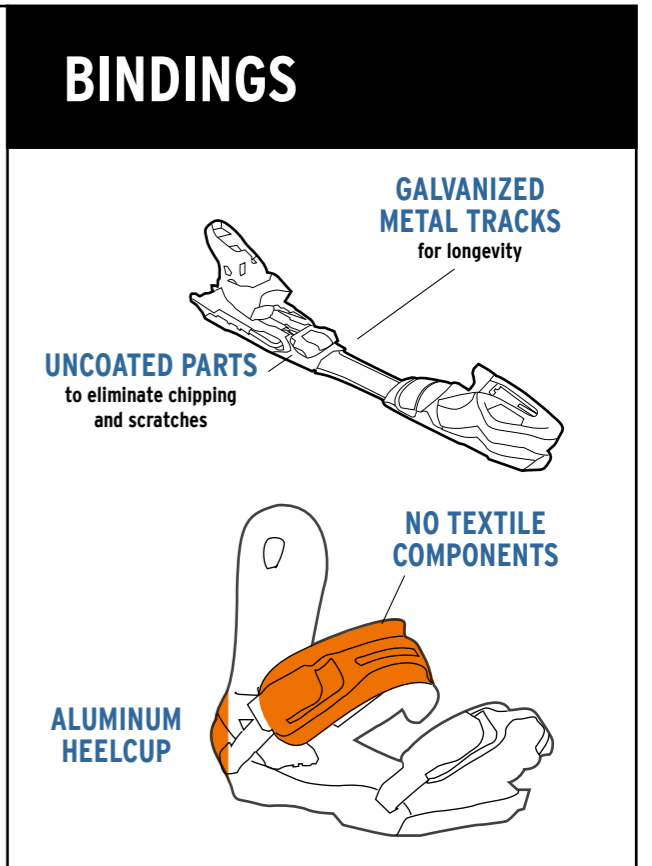

ALPINE / SNOWBOARDS

SKIS / BOARDS

HELMETS

BOOTS

BINDINGS

ENJOY ALL WAYS OF USABILITY

Rental Rocker, progressive radius and a wide variety of shapes and widths gives you the trust that you are providing the perfect set up for every guest.