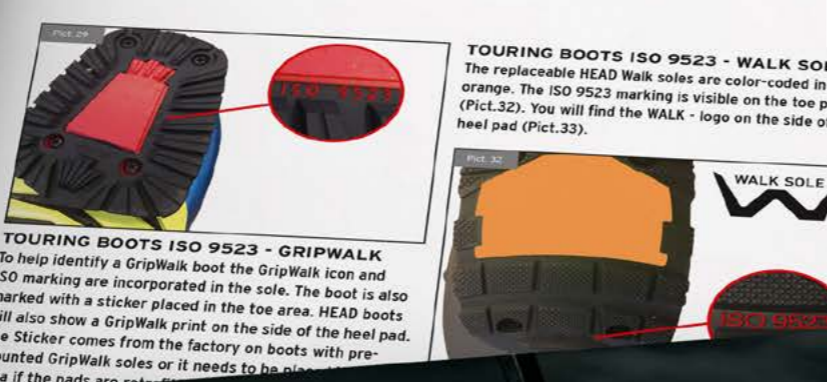

TECHNICAL MANUAL
 ALL INFORMATION YOU'LL NEED
 - ON 107 PAGES
 Manuals for Alpine, Snowboard and Protection. Product details, indemnification and maintenance information.

INSTRUCTION VIDEOS

IT'S YOUR POINT OF VIEW
 How to videos and system explanations