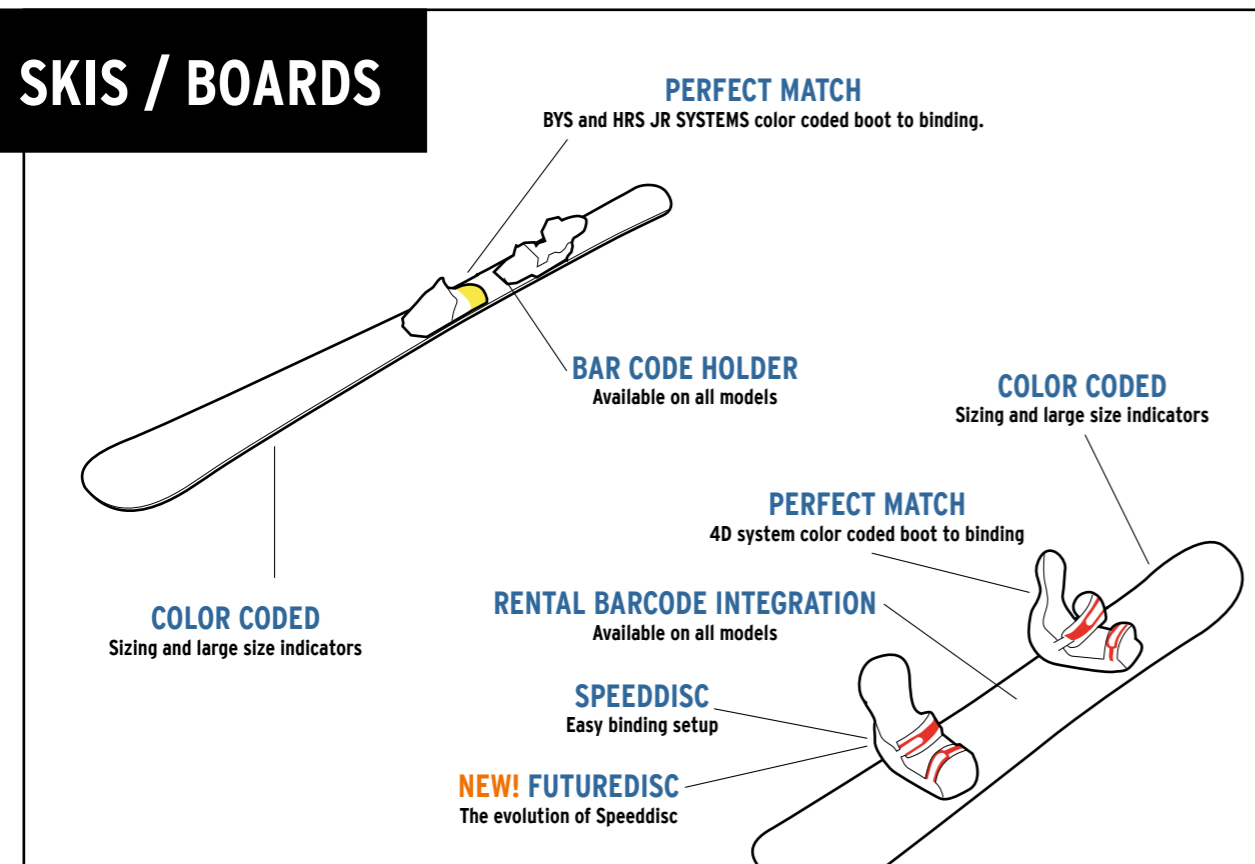

SKIS / BOARDS