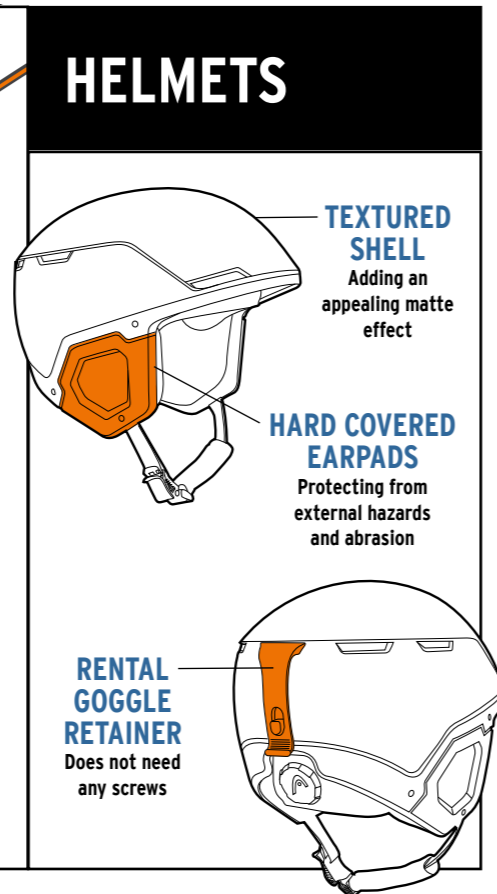

EXPLORE EXTREME DURABILITY

With our **Protective Frame Design, Framewall**, you'll love the durability of our products, and your customers will love the look and performance.

HEAD RENTAL SOLUTIONS are a safe investment!

ALPINE / SNOWBOARDS

SKIS / BOARDS

HELMETS

BOOTS

BINDINGS