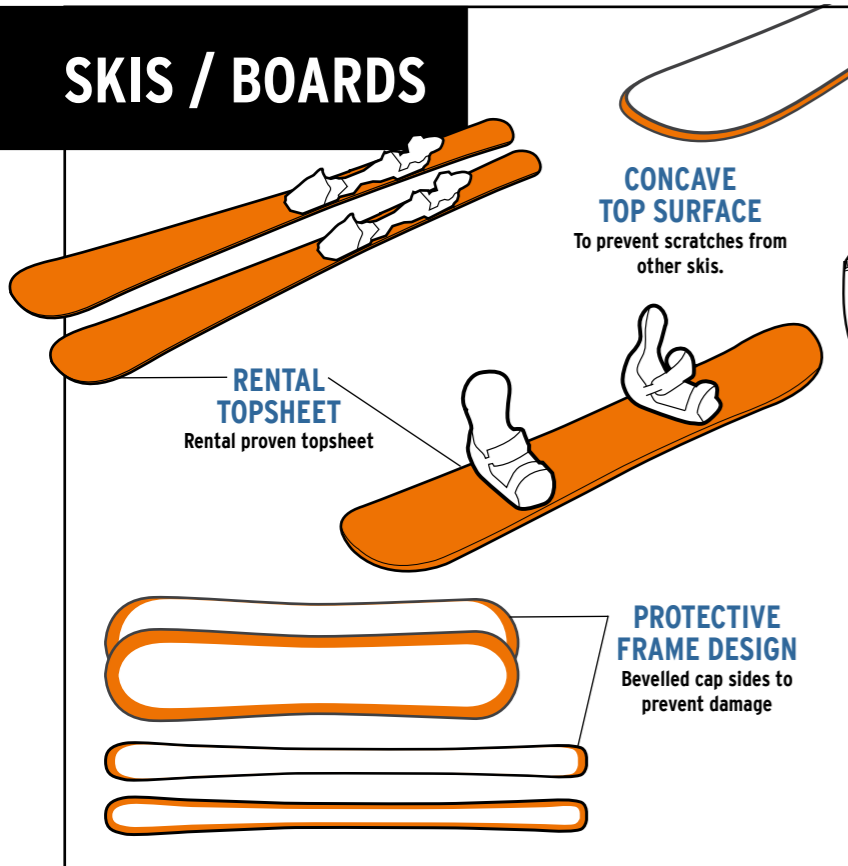

EXPLORE EXTREME DURABILITY

With our **Protective Frame Design, Framewall**, you'll love the durability of our products, and your customers will love the look and performance.

HEAD RENTAL SOLUTIONS are a safe investment!

ALPINE / SNOWBOARDS

SKIS / BOARDS

HELMETS

BOOTS

BINDINGS

ENJOY ALL WAYS OF USABILITY

Rental Rocker, progressive radius and a wide variety of shapes and widths gives you the trust that you are providing the perfect set up for every guest.