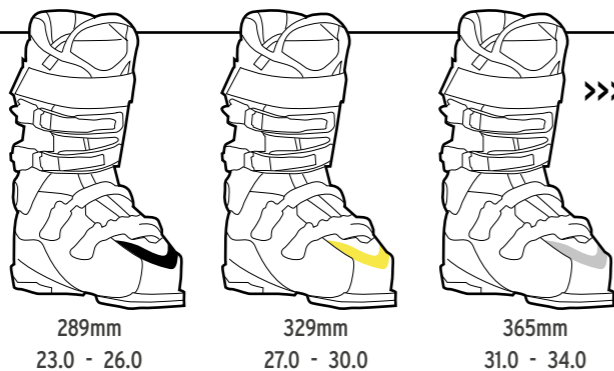

HOW DOES IT WORK?

BYS 3 SOLE LENGTHS FOR ALL SKIBOOT SIZES

SKIBOOT

They are marked with black, yellow and silver color codes. HEAD ski boots are available as a fleet or as a high performance version.

>>> BY SELECTING ONLY THE SKIBOOT THE CORRECT SKISET IS AUTOMATICALLY CHOSEN.

B MOST COMMON WEIGHTS AND HEIGHTS

49-57 kg	108-125 lbs	149-157 cm	4'11"-5'1"
58-66 kg	126-147 lbs	158-166 cm	5'2"-5'5"
67-78 kg	148-174 lbs	167-178 cm	5'6"-5'10"
79-94 kg	175-209 lbs	179-194 cm	5'11"-6'4"
≥95 kg	≥210 lbs	≥195 cm	≥5'11"-6'4"