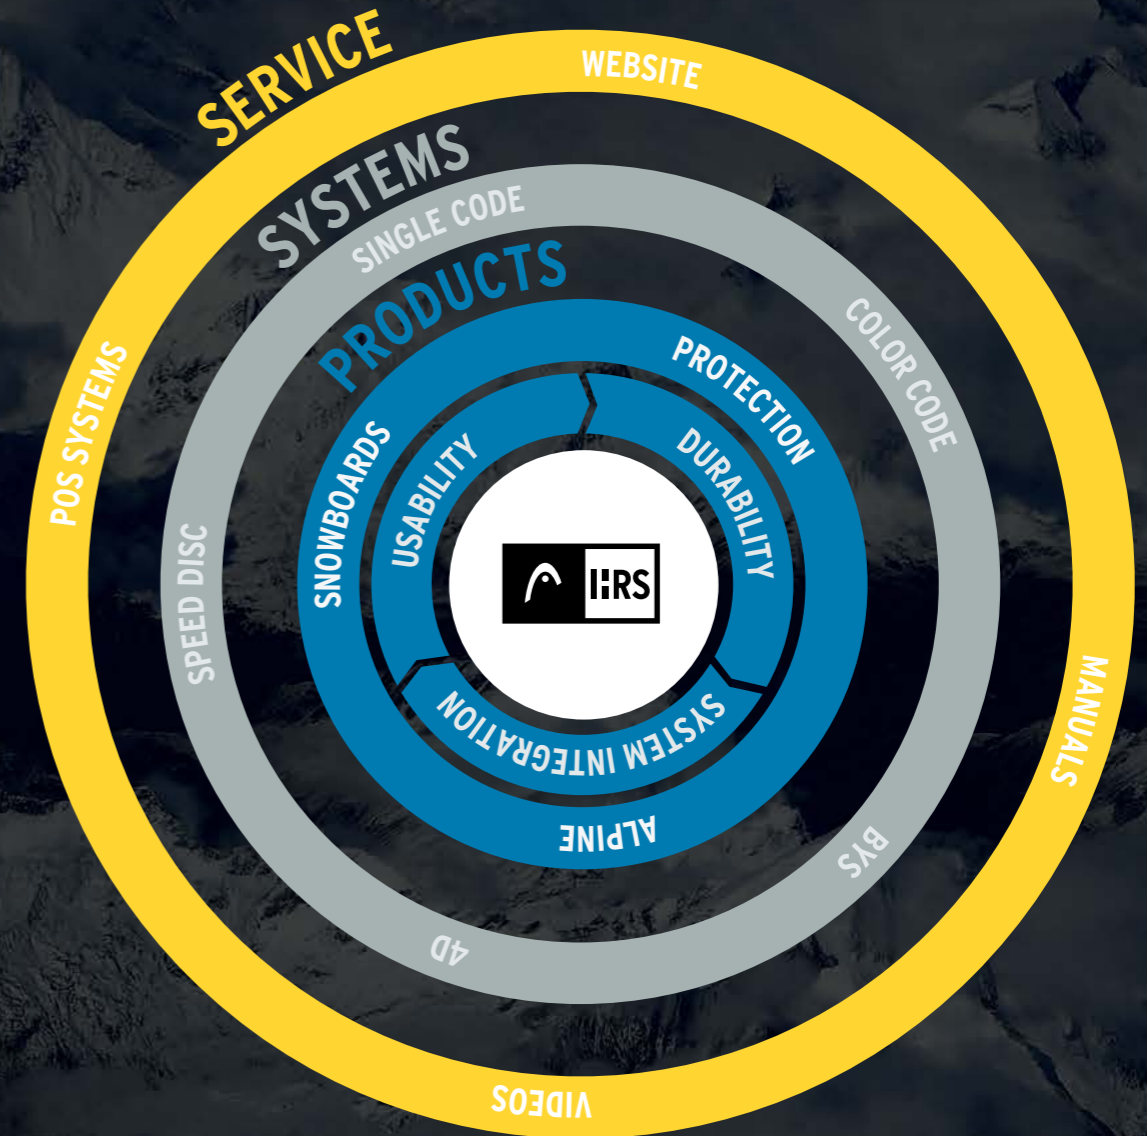

For operators: The most durable and efficient rental solutions on the market.

For customers: The best experience when renting equipment, from the shop to the slopes.

PRODUCTS	04
DURABILITY	06
USABILITY	08
SYSTEM INTEGRATION	10
PRODUCT RANGE	12