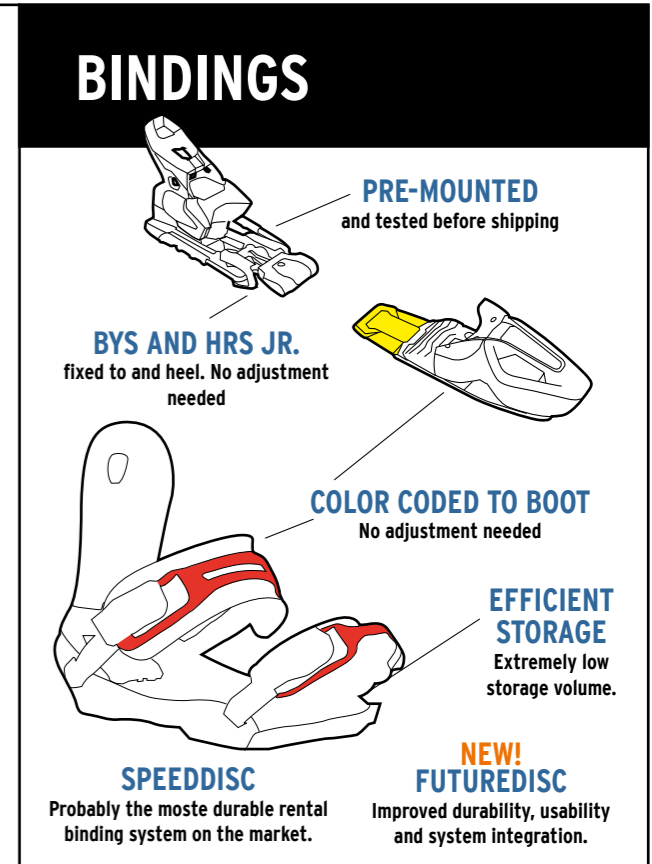

A WHOLE WORLD OF POSSIBILITIES SYSTEM INTEGRATION

You'll always have the "perfect match" with our colour coded boots and bindings. **BYS** and **HRS Jr** for alpine and **4D** for snowboard virtually eliminates the need for any adjustment on your equipment. How can it get any easier? **HEAD RENTAL SOLUTIONS** guarantee the most efficient rental process!

ALPINE / SNOWBOARDS

SKIS / BOARDS

BOOTS

BINDINGS