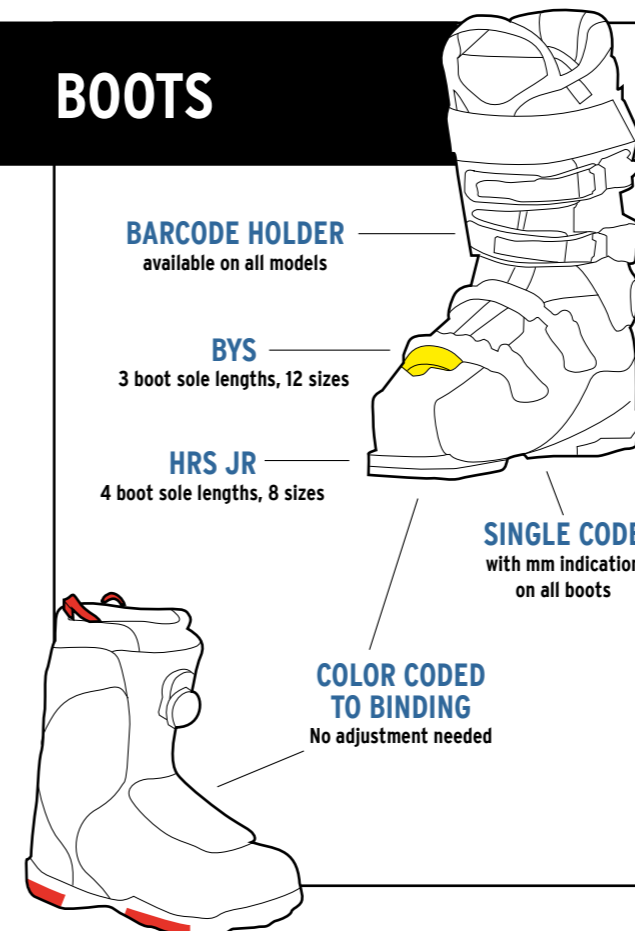

A WHOLE WORLD OF POSSIBILITIES SYSTEM INTEGRATION

You'll always have the "perfect match" with our colour coded boots and bindings. **BYS** and **HRS Jr** for alpine and **4D** for snowboard virtually eliminates the need for any adjustment on your equipment. How can it get any easier? **HEAD RENTAL SOLUTIONS** guarantee the most efficient rental process!

ALPINE / SNOWBOARDS

SKIS / BOARDS

BOOTS

BINDINGS