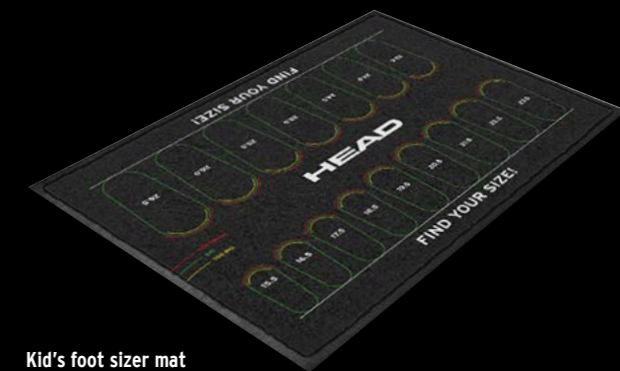

Foot sizer

Kid's foot sizer mat