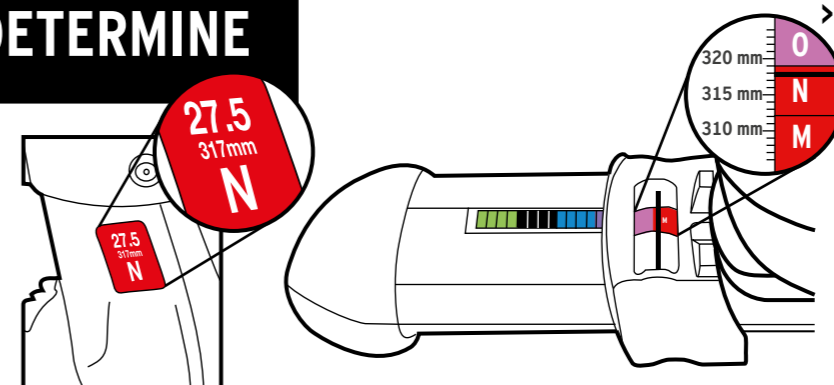

HOW DOES IT WORK? COLOR CODE

HRS USES A SIMPLE COLOR CODING FOR EACH SETUP:

SKIS FOR ADULTS

3 COLORS:

TO IDENTIFY 3 SOLE LENGTHS FOR ALL SKIBOOT SIZES

BLACK YELLOW SILVER

WE CALL IT: **>>> BYS**

SKIS FOR JUNIORS

4 COLORS:

TO IDENTIFY 4 SOLE LENGTHS FOR ALL SKIBOOT SIZES

WE CALL IT: **>>> HRS JUNIOR**

SNOWBOARD FOR ALL

4 COLORS:

TO IDENTIFY THE PERFECT BOOT, BINDING & BOARD SETUP QUICK AND EFFICIENT

WE CALL IT: **>>> 4D**

HOW DOES IT WORK? SINGLE CODE

ADJUST THE BINDING WITHOUT THE CUSTOMERS BOOT

DETERMINE

>>> IF THE BOOT IS ALREADY CODED YOU CAN USE THE SINGLE CODE, IF NOT, MEASURE THE BOOT WITH THE MEASURING TOOL TO DETERMINE THE SINGLE CODE.